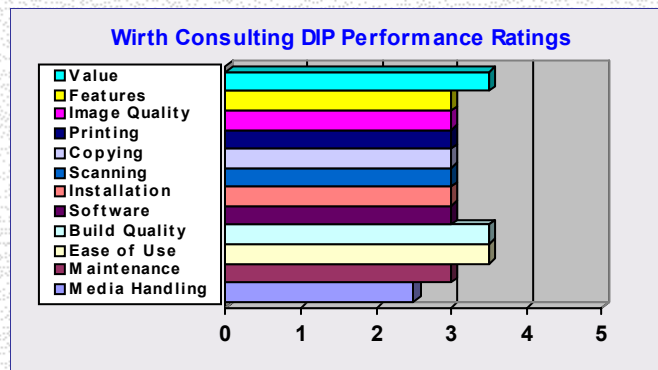

Specifications

Monthly Duty Cycle	80,000	Max Media Width (inches)	8.5	215.90 mm	Price	\$899.00	€644.04
BW/Color Print Speed (PPM)	21/21	Max Media Length (inches)	14.0	355.60 mm	Duplex		
Max. Print Resolution (DPI)	600x600	Max Media Wt. (bond, lbs.)	43.0	145.13 gsm	Print		
Standard Memory (MB)	128.00	Height (inches)	26.00	660.40 mm	Network		
Std Media Capacity (sheets)	350	Width (inches)	18.00	457.20 mm	Scan		
Max Media Capacity (sheets)	850	Depth (inches)	20.00	508.00 mm	Doc Feeder		
Power Consumption (watts)	NA	Weight (pounds)	79.00	35.83 kg	Full System	\$899.00	€644.04

Wirth Consulting Ratings* *On a scale of 0-5, with 5 being the best

Value	3.5
Features	3.0
Image Quality	3.0
Printing	3.0
Copying	3.0
Scanning	3.0

3.0	Installation
3.0	Software
3.5	Build Quality
3.5	Ease of Use
3.0	Maintenance
2.5	Media Handling