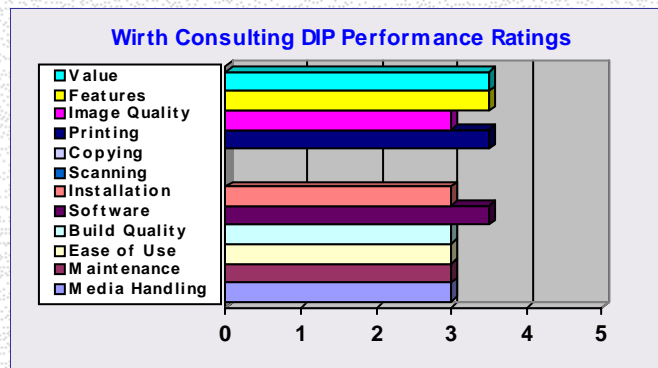

Specifications

Monthly Duty Cycle	30,000	Max Media Width (inches)	8.5	215.9 mm	Price	\$1,149.00	€824.98
BW/Color Print Speed (PPM)	26/26	Max Media Length (inches)	14.0	355.6 mm	Duplex		
Max. Print Resolution (DPI)	2,400x600	Max Media Wt. (bond, lbs.)	53.0	178.9 gsm	Print		
Standard Memory (MB)	128.00	Height (inches)	15.0	381.0 mm	Network		
Std Media Capacity (sheets)	600	Width (inches)	16.0	406.4 mm	Scan		
Max Media Capacity (sheets)	1,100	Depth (inches)	19.0	482.6 mm	Doc Feeder		
Power Consumption (watts)	1,300W	Weight (pounds)	62.0	28.1 kg	Full System	\$1,149.00	€824.98

Wirth Consulting Ratings* *On a scale of 0-5, with 5 being the best

Value	3.5
Features	3.5
Image Quality	3.0
Printing	3.5
Copying	
Scanning	

3.0	Installation
3.5	Software
3.0	Build Quality
3.0	Ease of Use
3.0	Maintenance
3.0	Media Handling