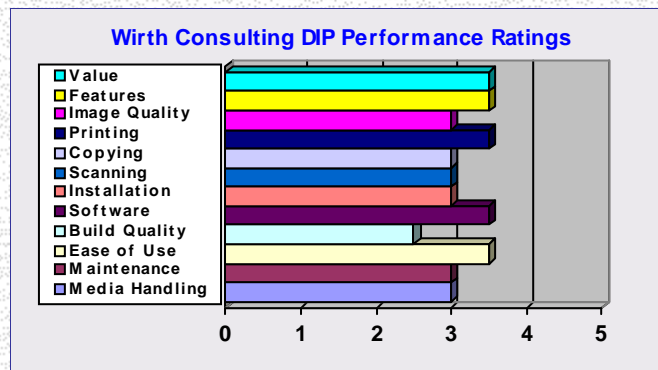

Specifications

Max Monthly Duty Cycle	35,000	Max Media Width (inches)	8.5	215.90	mm	Price	\$599.00	€429.12
BW/Color Print Speed (PPM)	21/21	Max Media Length (inches)	14.0	355.60	mm	Duplex	\$0.00	€0.00
Max Print Resolution (DPI)	1200x1200	Max Media Wt. (bond, lbs.)	47.0	158.63	gsm	Print	\$0.00	€0.00
Standard Memory (MB)	128.00	Height (inches)	18.23	463.04	mm	Network	\$0.00	€0.00
Std Media Capacity (sheets)	251	Width (inches)	17.32	439.93	mm	Scan	\$0.00	€0.00
Max Media Capacity (sheets)	901	Depth (inches)	21.14	536.96	mm	Doc Feeder	\$0.00	€0.00
Power Consumption (watts)	540	Weight (pounds)	59.00	26.76	kg	Full System	\$599.00	€429.12

Wirth Consulting Ratings* *On a scale of 0-5, with 5 being the best

Value	3.5
Features	3.5
Image Quality	3.0
Printing	3.5
Copying	3.0
Scanning	3.0

3.0	Installation
3.5	Software
2.5	Build Quality
3.5	Ease of Use
3.0	Maintenance
3.0	Media Handling