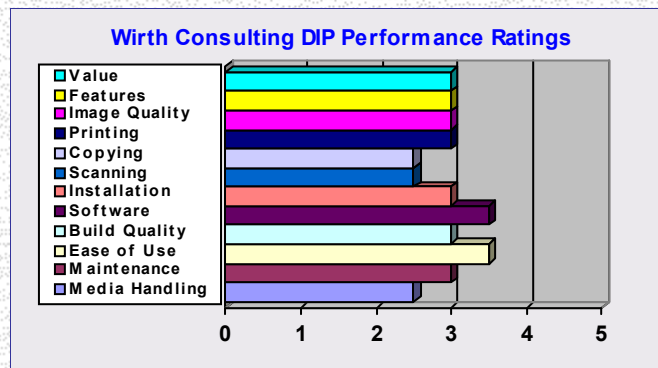

Specifications

Monthly Duty Cycle	5,000	Max Media Width (inches)	8.5	215.90	mm	Price	\$169.00	€121.07
BW/Color Print Speed (PPM)	33/30	Max Media Length (inches)	14.0	355.60	mm	Duplex	\$0.00	€0.00
Max. Print Resolution (DPI)	4800x1200	Max Media Wt. (bond, lbs.)			gsm	Print	\$0.00	€0.00
Standard Memory (MB)	64.00	Height (inches)	8.03	203.96	mm	Network	\$0.00	€0.00
Std Media Capacity (sheets)	100	Width (inches)	18.78	477.01	mm	Scan	\$0.00	€0.00
Max Media Capacity (sheets)	100	Depth (inches)	14.09	357.89	mm	Doc Feeder	\$0.00	€0.00
Power Consumption (watts)		Weight (pounds)	17.56	7.97	kg	Full System	\$169.00	€121.07

Wirth Consulting Ratings* *On a scale of 0-5, with 5 being the best

Value	3.0
Features	3.0
Image Quality	3.0
Printing	3.0
Copying	2.5
Scanning	2.5

3.0	Installation
3.5	Software
3.0	Build Quality
3.5	Ease of Use
3.0	Maintenance
2.5	Media Handling