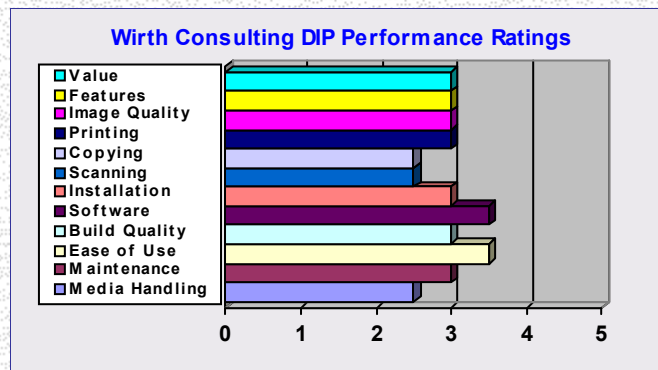

Specifications

Monthly Duty Cycle	10,000	Max Media Width (inches)	8.5	215.90 mm	Price	\$199.00	€142.56
BW/Color Print Speed (PPM)	33/30	Max Media Length (inches)	14.0	355.60 mm	Duplex	\$0.00	€0.00
Max. Print Resolution (DPI)	4800x1200	Max Media Wt. (bond, lbs.)	N/A	N/A gsm	Print	\$0.00	€0.00
Standard Memory (MB)	64.00	Height (inches)	9.83	249.68 mm	Network	\$0.00	€0.00
Std Media Capacity (sheets)	150	Width (inches)	18.31	465.07 mm	Scan	\$0.00	€0.00
Max Media Capacity (sheets)	150	Depth (inches)	15.42	391.67 mm	Doc Feeder	\$0.00	€0.00
Power Consumption (watts)	N/A	Weight (pounds)	20.40	9.25 kg	Full System	\$199.00	€142.56

Wirth Consulting Ratings* *On a scale of 0-5, with 5 being the best

Value	3.0
Features	3.0
Image Quality	3.0
Printing	3.0
Copying	2.5
Scanning	2.5

3.0	Installation
3.5	Software
3.0	Build Quality
3.5	Ease of Use
3.0	Maintenance
2.5	Media Handling