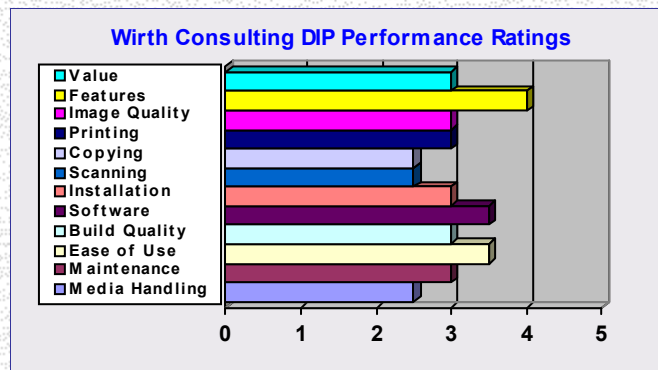

Specifications

Monthly Duty Cycle	10,000	Max Media Width (inches)	8.5	215.90	mm	Price	\$299.00	€214.20
BW/Color Print Speed (PPM)	33/30	Max Media Length (inches)	14.0	355.60	mm	Duplex	\$0.00	€0.00
Max. Print Resolution (DPI)	4800x1200	Max Media Wt. (bond, lbs.)				Print	\$0.00	€0.00
Standard Memory (MB)	64.00	Height (inches)	9.83	249.68	mm	Network	\$0.00	€0.00
Std Media Capacity (sheets)	150	Width (inches)	18.31	465.07	mm	Scan	\$0.00	€0.00
Max Media Capacity (sheets)	150	Depth (inches)	15.42	391.67	mm	Doc Feeder	\$0.00	€0.00
Power Consumption (watts)		Weight (pounds)	19.95	9.05	kg	Full System	\$299.00	€214.20

Wirth Consulting Ratings* *On a scale of 0-5, with 5 being the best

Value	3.0
Features	4.0
Image Quality	3.0
Printing	3.0
Copying	2.5
Scanning	2.5

3.0	Installation
3.5	Software
3.0	Build Quality
3.5	Ease of Use
3.0	Maintenance
2.5	Media Handling