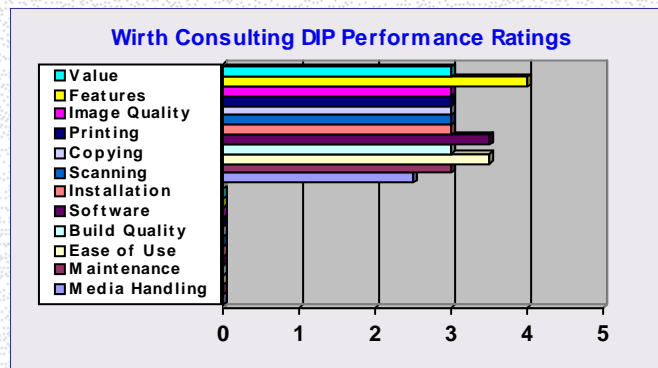

Specifications

Max Monthly Duty Cycle	10,000	Max Media Width (inches)	8.5	215.90	mm	Price	\$399.00	€285.84
BW/Color Print Speed (PPM)	33/30	Max Media Length (inches)	14.0	355.60	mm	Duplex	\$0.00	€0.00
Max Print Resolution (DPI)	4800x1200	Max Media Wt. (bond, lbs.)				Print	\$0.00	€0.00
Standard Memory (MB)	64.00	Height (inches)	12.10	307.34	mm	Network	\$0.00	€0.00
Std Media Capacity (sheets)	300	Width (inches)	18.31	465.07	mm	Scan	\$0.00	€0.00
Max Media Capacity (sheets)	300	Depth (inches)	15.42	391.67	mm	Doc Feeder	\$0.00	€0.00
Power Consumption (watts)	21	Weight (pounds)	25.60	11.61	kg	Full System	\$399.00	€285.84

Wirth Consulting Ratings* *On a scale of 0-5, with 5 being the best

Value	3.0
Features	4.0
Image Quality	3.0
Printing	3.0
Copying	3.0
Scanning	3.0

3.0	Installation
3.5	Software
3.0	Build Quality
3.5	Ease of Use
3.0	Maintenance
2.5	Media Handling