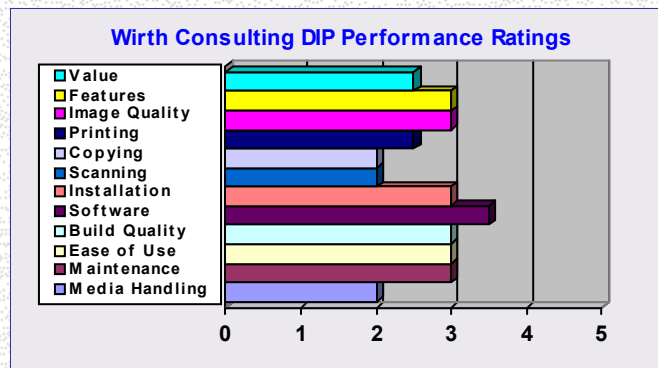

Specifications

Monthly Duty Cycle	5000	Max Media Width (inches)	8.5	215.90	mm	Price	\$149.00	€106.74
BW/Color Print Speed (PPM)	33/30	Max Media Length (inches)	14.0	355.60	mm	Duplex	\$0.00	€0.00
Max. Print Resolution (DPI)	4800x1200	Max Media Wt. (bond, lbs.)	N/A	N/A	gsm	Print	\$0.00	€0.00
Standard Memory (MB)	64.00	Height (inches)	6.91	175.51	mm	Network	\$0.00	€0.00
Std Media Capacity (sheets)	100	Width (inches)	18.31	465.07	mm	Scan	\$0.00	€0.00
Max Media Capacity (sheets)	100	Depth (inches)	14.90	378.46	mm	Doc Feeder		
Power Consumption (watts)	N/A	Weight (pounds)	11.80	5.35	kg	Full System	\$149.00	€106.74

Wirth Consulting Ratings* *On a scale of 0-5, with 5 being the best

Value	2.5
Features	3.0
Image Quality	3.0
Printing	2.5
Copying	2.0
Scanning	2.0

3.0	Installation
3.5	Software
3.0	Build Quality
3.0	Ease of Use
3.0	Maintenance
2.0	Media Handling