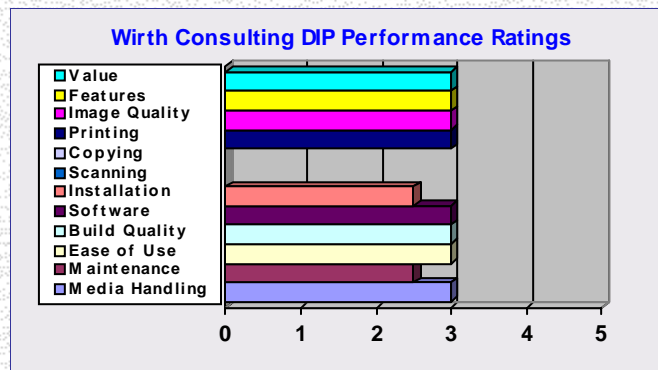

Introduced in 2007, the C780DN is rated at up 33 (B&W)/29 color ppm, features an 800 MHz CPU, and has a maximum monthly duty cycle of 120,000 pages. These capabilities make it perfect for most SMB needs. Lexmark also includes its Color Care for limiting color printing (and controlling color-printing costs). The printer also supports Lexmark's Universal Print Driver. With Lexmark's Universal Print Driver, users can print to a broad range of Lexmark imaging devices with just a single print driver. This reduces IT support, as IT need only install/support one print driver.

Specifications

Monthly Duty Cycle	120,000	Max Media Width (inches)	8.5	215.9	mm	Price	\$1,148.99	€824.97
BW/Color Print Speed (PPM)	33/29	Max Media Length (inches)	48.0	1,219.2	mm	Duplex		
Max. Print Resolution (DPI)	1,200x1,200	Max Media Wt. (bond, lbs.)	47.0	158.6	gsm	Print		
Standard Memory (MB)	256.00	Height (inches)	24.0	609.6	mm	Network		
Std Media Capacity (sheets)	600	Width (inches)	24.0	609.6	mm	Scan		
Max Media Capacity (sheets)	1,100	Depth (inches)	18.0	457.2	mm	Doc Feeder		
Power Consumption (watts)		Weight (pounds)	118.0	53.5	kg	Full System	\$1,148.99	€824.97

Wirth Consulting Ratings* *On a scale of 0-5, with 5 being the best

Value	3.0
Features	3.0
Image Quality	3.0
Printing	3.0
Copying	
Scanning	

2.5	Installation
3.0	Software
3.0	Build Quality
3.0	Ease of Use
2.5	Maintenance
3.0	Media Handling