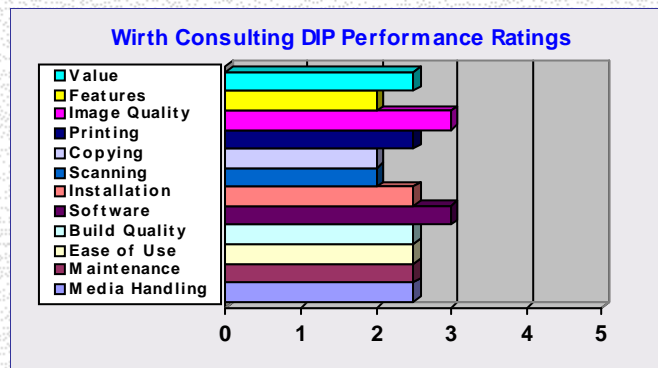

Specifications

Max Monthly Duty Cycle	3500	Max Media Width (inches)	8.5	215.90 mm	Price	\$379.00	€271.52
BW/Color Print Speed (PPM)	20/5	Max Media Length (inches)	14.0	355.60 mm	Duplex	\$0.00	€0.00
Max Print Resolution (DPI)	1200x600	Max Media Wt. (bond, lbs.)	53.0	178.88 gsm	Print	\$0.00	€0.00
Standard Memory (MB)	64.00	Height (inches)	14.80	375.92 mm	Network	\$0.00	€0.00
Std Media Capacity (sheets)	200	Width (inches)	16.00	406.40 mm	Scan	\$0.00	€0.00
Max Media Capacity (sheets)	200	Depth (inches)	16.90	429.26 mm	Doc Feeder	\$0.00	€0.00
Power Consumption (watts)	1060	Weight (pounds)	42.00	19.05 kg	Full System	\$379.00	€271.52

Wirth Consulting Ratings* *On a scale of 0-5, with 5 being the best

Value	2.5
Features	2.0
Image Quality	3.0
Printing	2.5
Copying	2.0
Scanning	2.0

2.5	Installation
3.0	Software
2.5	Build Quality
2.5	Ease of Use
2.5	Maintenance
2.5	Media Handling