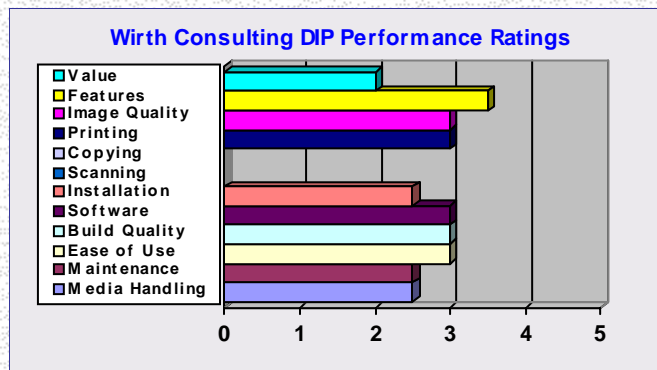

Specifications

Monthly Duty Cycle	100,000	Max Media Width (inches)	8.5	215.9 mm	Price	\$1,029.99	€739.53
BW/Color Print Speed (PPM)	24/22	Max Media Length (inches)	14.0	355.6 mm	Duplex		
Max. Print Resolution (DPI)	1,200x1,200	Max Media Wt. (bond, lbs.)	58.0	195.8 gsm	Print		
Standard Memory (MB)	256.00	Height (inches)	19.0	482.6 mm	Network		
Std Media Capacity (sheets)	350	Width (inches)	17.0	431.8 mm	Scan		
Max Media Capacity (sheets)	900	Depth (inches)	20.0	508.0 mm	Doc Feeder		
Power Consumption (watts)		Weight (pounds)	56.0	25.4 kg	Full System	\$1,029.99	€739.53

Wirth Consulting Ratings* *On a scale of 0-5, with 5 being the best

Value	2.0
Features	3.5
Image Quality	3.0
Printing	3.0
Copying	
Scanning	

2.5	Installation
3.0	Software
3.0	Build Quality
3.0	Ease of Use
2.5	Maintenance
2.5	Media Handling