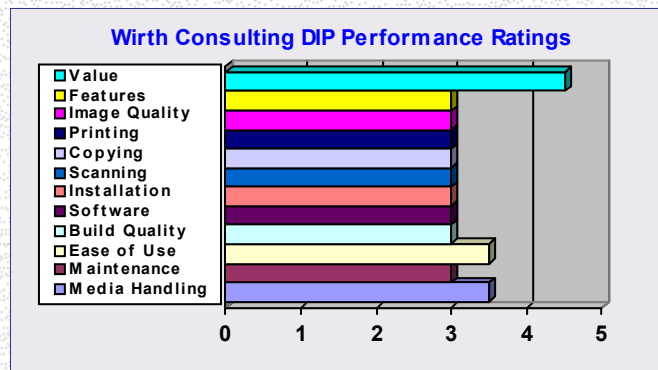

Specifications

Monthly Duty Cycle	15,000	Max Media Width (inches)	8.5	215.90	mm	Price	\$199.99	€143.27
BW/Color Print Speed (PPM)	35/34	Max Media Length (inches)	14.0	355.60	mm	Duplex	\$0.00	€0.00
Max. Print Resolution (DPI)	4800x1200	Max Media Wt. (bond, lbs.)	53.0	178.88	gsm	Print	\$0.00	€0.00
Standard Memory (MB)	64.00	Height (inches)	11.77	298.96	mm	Network	\$0.00	€0.00
Std Media Capacity (sheets)	250	Width (inches)	19.45	494.03	mm	Scan	\$0.00	€0.00
Max Media Capacity (sheets)	500	Depth (inches)	18.86	479.04	mm	Doc Feeder	\$0.00	€0.00
Power Consumption (watts)	55	Weight (pounds)	26.24	11.90	kg	Full System	\$199.99	€143.27

Wirth Consulting Ratings* *On a scale of 0-5, with 5 being the best

Value	4.5
Features	3.0
Image Quality	3.0
Printing	3.0
Copying	3.0
Scanning	3.0

3.0	Installation
3.0	Software
3.0	Build Quality
3.5	Ease of Use
3.0	Maintenance
3.5	Media Handling