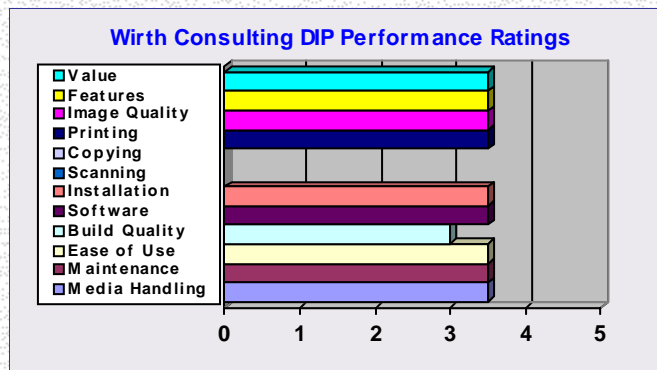

Specifications

Monthly Duty Cycle	15,000	Max Media Width (inches)	8.0	203.20 mm	Price	\$149.00	€106.74
BW/Color Print Speed (PPM)	35/34	Max Media Length (inches)	14.0	355.60 mm	Duplex		
Max. Print Resolution (DPI)	4800x1200	Max Media Wt. (bond, lbs.)	53.0	178.88 gsm	Print		
Standard Memory (MB)	32.00	Height (inches)	7.09	180.09 mm	Network		
Std Media Capacity (sheets)	250	Width (inches)	19.50	495.30 mm	Scan		
Max Media Capacity (sheets)	500	Depth (inches)	18.86	479.04 mm	Doc Feeder		
Power Consumption (watts)	48	Weight (pounds)	17.0	7.71 kg	Full System	\$149.00	€106.74

Wirth Consulting Ratings* *On a scale of 0-5, with 5 being the best

Value	3.5
Features	3.5
Image Quality	3.5
Printing	3.5
Copying	
Scanning	

3.5	Installation
3.5	Software
3.0	Build Quality
3.5	Ease of Use
3.5	Maintenance
3.5	Media Handling