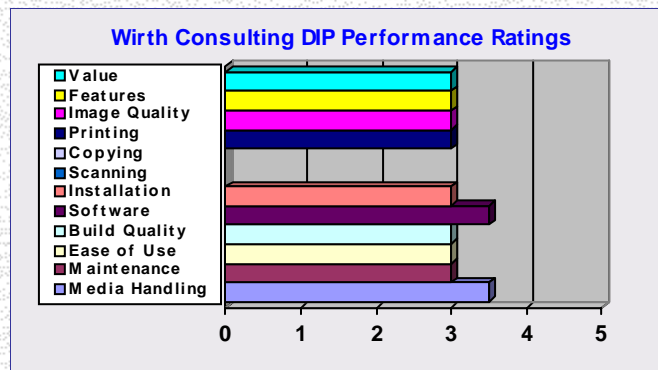

Wirth Consulting Ratings* *On a scale of 0-5, with 5 being the best

Value	3.0
Features	3.0
Image Quality	3.0
Printing	3.0
Copying	
Scanning	

3.0	Installation
3.5	Software
3.0	Build Quality
3.0	Ease of Use
3.0	Maintenance
3.5	Media Handling

Ratings Scoreboard* *Highest possible scores: Overall, 60; Copier, 45; Printer, 50; Scanner, 40; Usability, 25

Overall Score	31.0	Copier Score		Printer Score	31.0	Scanner Score		Usability Score	15.5