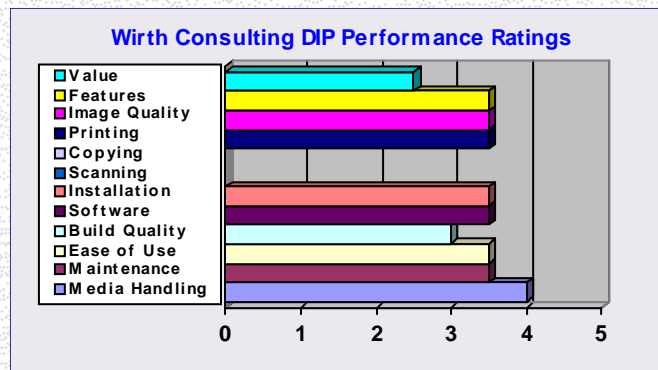

Specifications

Monthly Duty Cycle	12,000	Max Media Width (inches)	13.0	330.20 mm	Price	$999.00	€715.68
BW/Color Print Speed (PPM)	24/21	Max Media Length (inches)	19.0	482.60 mm	Duplex		
Max. Print Resolution (DPI)	4800x1200	Max Media Wt. (bond, lbs.)	20.0	67.50 gsm	Print		
Standard Memory (MB)	96.00	Height (inches)	10.40	264.16 mm	Network		
Std Media Capacity (sheets)	400	Width (inches)	26.60	675.64 mm	Scan		
Max Media Capacity (sheets)	400	Depth (inches)	23.10	586.74 mm	Doc Feeder		
Power Consumption (watts)	67	Weight (pounds)	42.0	19.05 kg	Full System	$999.00	€715.68

Feature Checklist

Value Add	Print	Scan	Copy
USB Convenience Port ☐	Duplex Printing ☒	Color Scanning ☐	Duplex Document Feeder ☐
Scanner ☐	Network Printing ☒	Network Scanning ☐	Ease of Use
Walk-Up Fax ☐	Microsoft Windows ☒	Software	Graphic Display ☒
LAN Fax ☐	Apple Mac ☒	Desktop Software ☒	Touch Screen ☐
Image Quality	Linux ☒	Web Utilities ☒	Navigation Keys ☒
BW Office IQ ☒	GDI Printing ☐	Media Handling	Maintenance
Color Office IQ ☒	PCL ☒	Feeds Index Stock ☒	All-in-One Toner Cartridge ☐
Professional IQ ☐	PostScript ☒	Max Weight from all Sources ☐	Finishing
Photographic IQ ☒	Adobe PostScript ☐	Holds Full Ream of Media ☐	Finishing ☐

Wirth Consulting Ratings* *On a scale of 0-5, with 5 being the best

Value	2.5
Features	3.5
Image Quality	3.5
Printing	3.5
Copying	
Scanning	

3.5	Installation
3.5	Software
3.0	Build Quality
3.5	Ease of Use
3.5	Maintenance
4.0	Media Handling

Ratings Scoreboard* *Highest possible scores: Overall, 60; Copier, 45; Printer, 50; Scanner, 40; Usability, 25

Overall Score	34.0	Copier Score		Printer Score	34.0	Scanner Score		Usability Score	17.0