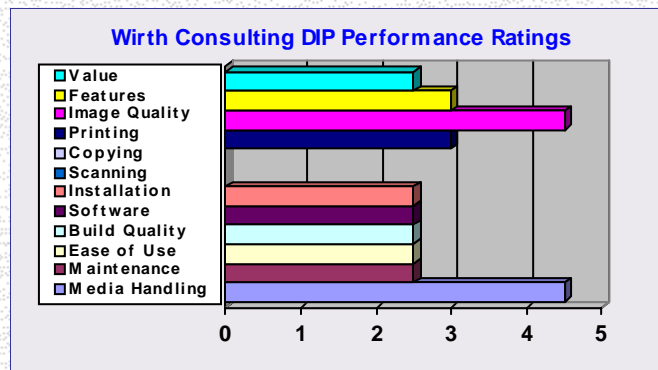

Specifications

Monthly Duty Cycle	N/A	Max Media Width (inches)	13.0	330.20 mm	Price	\$299.99	€214.91
BW/Color Print Speed (PPM)	15/15	Max Media Length (inches)	19.0	482.60 mm	Duplex		
Max. Print Resolution (DPI)	5760x1440	Max Media Wt. (bond, lbs.)	24.0	81.00 gsm	Print		
Standard Memory (MB)		Height (inches)	16.30	414.02 mm	Network		
Std Media Capacity (sheets)	120	Width (inches)	24.20	614.68 mm	Scan		
Max Media Capacity (sheets)	120	Depth (inches)	31.60	802.64 mm	Doc Feeder		
Power Consumption (watts)	16	Weight (pounds)	25.0	11.34 kg	Full System	\$299.99	€214.91

Wirth Consulting Ratings* *On a scale of 0-5, with 5 being the best

Value	2.5
Features	3.0
Image Quality	4.5
Printing	3.0
Copying	
Scanning	

2.5	Installation
2.5	Software
2.5	Build Quality
2.5	Ease of Use
2.5	Maintenance
4.5	Media Handling