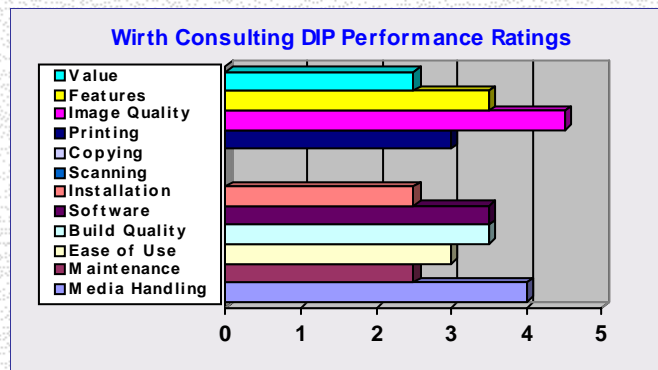

Canon's PIXMA Pro9000 is a photo-printer that can print on media up to 13" x 19", and can be equipped with eight ink colors versus the traditional four (CMYK) ink colors. Eight-color printing enables the printer to produce professional and superior photo-quality color output. The printer supports a wide variety of substrates and media--up to 1.2 mm thick--including card and index stock. Without network connectivity, it is most suitable for a single user.

Specifications

Monthly Duty Cycle		Max Media Width (inches)	13.0	330.20	mm	Price	\$499.00	€357.48
BW/Color Print Speed (PPM)	1.1/1.1	Max Media Length (inches)	19.0	482.60	mm	Duplex		
Max. Print Resolution (DPI)	4800x2400	Max Media Wt. (bond, lbs.)	40.9	138.04	gsm	Print		
Standard Memory (MB)	0.42	Height (inches)	7.60	193.04	mm	Network		
Std Media Capacity (sheets)	1	Width (inches)	26.00	660.40	mm	Scan		
Max Media Capacity (sheets)	1	Depth (inches)	14.00	355.60	mm	Doc Feeder		
Power Consumption (watts)	NA	Weight (pounds)	31.0	14.06	kg	Full System	\$499.00	€357.48

Wirth Consulting Ratings* *On a scale of 0-5, with 5 being the best

Value	2.5
Features	3.5
Image Quality	4.5
Printing	3.0
Copying	
Scanning	

2.5	Installation
3.5	Software
3.5	Build Quality
3.0	Ease of Use
2.5	Maintenance
4.0	Media Handling