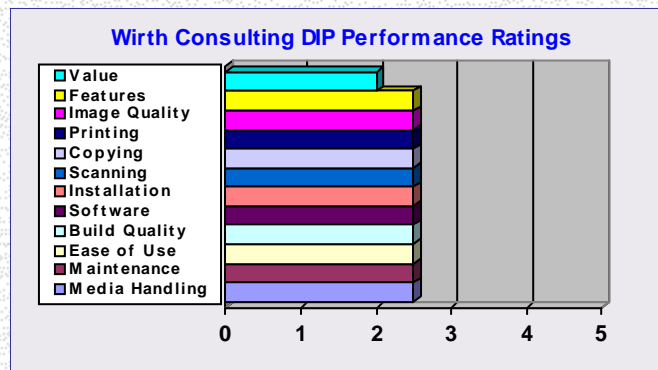

Brother's entry-level MFC-9010cn incorporates color network print, color copy and color scan. There's no standard or optional: fax, automatic duplex printing, duplexing automatic document feeder or wireless networking. If you need these features, consider these other Brother models: DCP-9045CDN (\$599.99) with automatic duplexing and duplexing automatic document feeder; MFC-9120CN (\$449.99) with walk-up fax; MFC-9320CW (\$499.99) with wireless networking. With its low acquisition costs, the MFC-9010cn is worth consideration for very low print volumes.

Specifications

Max Monthly Duty Cycle	25,000	Max Media Width (inches)	8.5	215.90	mm	Price	\$399.99	€286.55
BW/Color Print Speed (PPM)	17/17	Max Media Length (inches)	14.0	355.60	mm	Duplex	\$0.00	€0.00
Max Print Resolution (DPI)	600x2400	Max Media Wt. (bond, lbs.)	28.0	94.50	gsm	Print	\$0.00	€0.00
Standard Memory (MB)	64.00	Height (inches)	15.70	398.78	mm	Network	\$0.00	€0.00
Std Media Capacity (sheets)	251	Width (inches)	29.30	744.22	mm	Scan	\$0.00	€0.00
Max Media Capacity (sheets)	251	Depth (inches)	23.30	591.82	mm	Doc Feeder	\$0.00	€0.00
Power Consumption (watts)	480	Weight (pounds)	50.00	22.68	kg	Full System	\$399.99	€286.55

Wirth Consulting Ratings* *On a scale of 0-5, with 5 being the best

Value	2.0
Features	2.5
Image Quality	2.5
Printing	2.5
Copying	2.5
Scanning	2.5

2.5	Installation
2.5	Software
2.5	Build Quality
2.5	Ease of Use
2.5	Maintenance
2.5	Media Handling