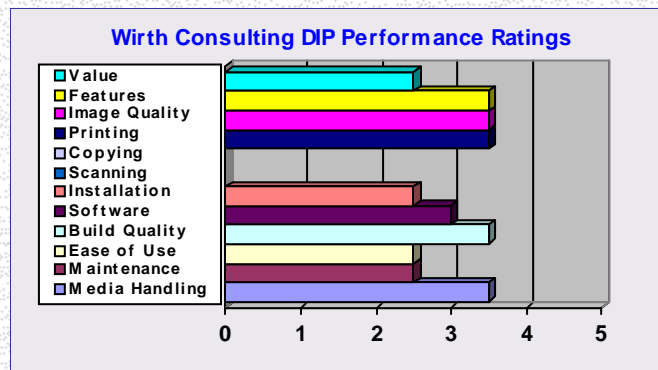

Specifications

Monthly Duty Cycle	35,000	Max Media Width (inches)	8.5	215.9	mm	Price	\$329.00	€236.22
BW/Color Print Speed (PPM)	20/5	Max Media Length (inches)	14.0	355.6	mm	Duplex	\$139.00	€99.80
Max. Print Resolution (DPI)	9,600x600	Max Media Wt. (bond, lbs.)	53.0	178.9	gsm	Print		
Standard Memory (MB)		Height (inches)	11.0	279.4	mm	Network		
Std Media Capacity (sheets)	200	Width (inches)	16.0	406.4	mm	Scan		
Max Media Capacity (sheets)	700	Depth (inches)	15.0	381.0	mm	Doc Feeder		
Power Consumption (watts)	600W	Weight (pounds)	33.0	15.0	kg	Full System	\$468.00	€336.02

Wirth Consulting Ratings* *On a scale of 0-5, with 5 being the best

Value	2.5
Features	3.5
Image Quality	3.5
Printing	3.5
Copying	
Scanning	

2.5	Installation
3.0	Software
3.5	Build Quality
2.5	Ease of Use
2.5	Maintenance
3.5	Media Handling