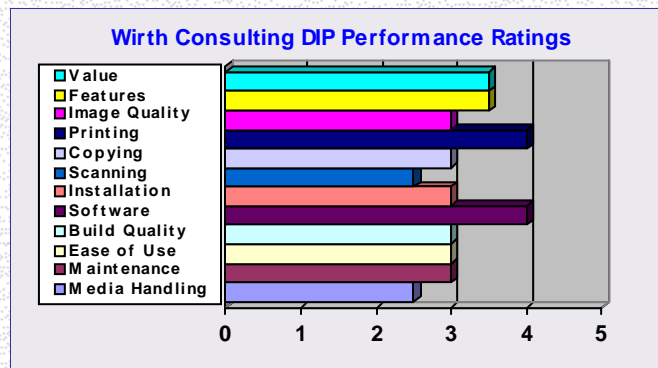

This color laser MFP incorporates color network printing, copying and network scanning, as well as walk-up fax. It's based on HP's tried-and-true LaserJet platform, and HP rates the system at up to 21 ppm in both color and B&W. With its recommended duty cycle of up to 40,000 pages, it's suitable for light and moderate workloads. It's equipped with HP's Web Jetadmin printer-management solution (considered the gold standard by many), and is based on a robust 450 MHz CPU.

Specifications

Monthly Duty Cycle	40,000	Max Media Width (inches)	8.5	215.9	mm	Price	\$899.99	€646.19
BW/Color Print Speed (PPM)	21/21	Max Media Length (inches)	14.0	355.6	mm	Duplex		
Max. Print Resolution (DPI)	600x600	Max Media Wt. (bond, lbs.)	59.0	199.1	gsm	Print		
Standard Memory (MB)	160.00	Height (inches)	26.0	660.4	mm	Network		
Std Media Capacity (sheets)	550	Width (inches)	20.0	508.0	mm	Scan		
Max Media Capacity (sheets)	550	Depth (inches)	20.0	508.0	mm	Doc Feeder		
Power Consumption (watts)	460W	Weight (pounds)	72.0	32.7	kg	Full System	\$899.99	€646.19

Wirth Consulting Ratings* *On a scale of 0-5, with 5 being the best

Value	3.5
Features	3.5
Image Quality	3.0
Printing	4.0
Copying	3.0
Scanning	2.5

3.0	Installation
4.0	Software
3.0	Build Quality
3.0	Ease of Use
3.0	Maintenance
2.5	Media Handling