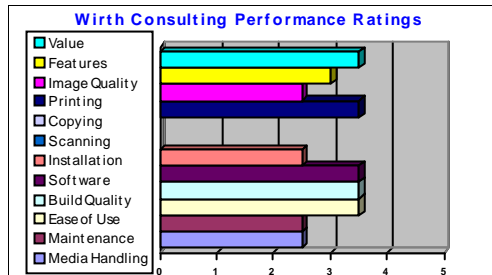

Head2Head Comparison

Make	Brother	
Model	HL-4040CDN	
Price	$399.00	
Imaging	Laser	
Classification	Color Laser Printers With Duplex Under $500	
Resolution (dpi)	2,400x600	Network Scan ☐
BW/Color Print Speed (ppm)	21/21	Color Scan ☐
Monthly Duty Cycle (pages)	35,000	Network Print ☒
Max Media Length (inches)	14.0	Duplex Print ☒
Max Media Width	8.50	Duplex DF ☒
Walk-Up Fax ☐	Touch Screen ☐	USB 2.0 Port ☒

Brother recently launched the HL-4040CDN in December 2008. This desktop color laser printer with standard networking replaces Brother's HL-4040CN but adds duplexing. Pricing remains the same at $399. It has a low B&W consumables' cost per page of 2.5 cents and low color consumables' cost of 7.2 cents compared to other B2B printers in this class. It features both wired and wireless networking for sharing, as well as printing from memory cards and printing from PictBridge-digital cameras.

RATINGS SCOREBOARD	Total Ratings Score	30.5
Black/Color Cost Per Page	$0.02568	$0.08627
Total Cost of Ownership (Black/Color/ Mixed)		
100 pages/month	$537.61	$901.12
500 pages/month	$1,092.06	$2,909.61
1,000 pages/month	$1,939.93	$5,575.03
3,000 pages/month	$5,021.78	$15,927.08
5,000 pages/month	$8,103.64	$26,279.14

Strengths

- -Low B&W and color consumables' cost per page of 2.5 and 8.3 cents respectively.
- -10/100BASE-TX Ethernet network interface and wireless print server.
- -USB port for printing from memory cards; direct printing of photos captured with PictBridge-compatible digital cameras.
- -Supports Microsoft Windows, Apple Macintosh and Linux environments.
- -Standard 64 MB of memory can be expanded to 512 MB.
- -300 MHz CPU.
- -BRAdmin Light, BRAdmin Professional and Web BRAdmin for Web-based network management.

Limitations

- -Wirth Consulting has determined that this device does not have any notable limitations and should provide good functionality.

Notes

Wirth Consulting has determined that this device does not have any notable limitations and should provide good functionality.

Best Use

Small/mid-size business use (as well as home use), including B&W text applications (with duplex capability), as well as for business-color applications such as printing Microsoft PowerPoint presentations and business correspondence.

Head2Head Comparison

Make	Brother	
Model	HL-4070CDW	
Price	$499.00	
Imaging	Laser	
Classification	Color Laser Printers With Duplex Under $500	
Resolution (dpi)	2,400x600	Network Scan ☐
BW/Color Print Speed (ppm)	21/21	Color Scan ☐
Monthly Duty Cycle (pages)	35,000	Network Print ☒
Max Media Length (inches)	14.0	Duplex Print ☒
Max Media Width	8.50	Duplex DF ☐
Walk-Up Fax ☐	Touch Screen ☐	USB 2.0 Port ☒

Brother's HL-4070CDW desktop color-laser printer with networking and duplexing is similar to the company's HL-4040CDN, but adds a PostScript emulation 3 print driver, and can be equipped with an optional 500-sheet drawer for a maximum paper capacity of 800 sheets. As with the HL-4040CDN, the HL-7040CDW has a low B&W and color consumables' cost per page of 2.5 and 8.3 cents respectively. This means both printers will have a significantly lower Total Cost of Ownership than similarly priced printers.