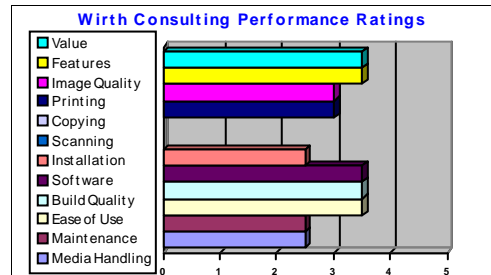

RATINGS SCOREBOARD	Total Ratings Score	31.0
Black/Color Cost Per Page	$0.02576	$0.08637
Total Cost of Ownership (Black/Color/ Mixed)		
100 pages/month	$637.97	$1,001.60
500 pages/month	$1,193.86	$3,012.01
1,000 pages/month	$2,044.72	$5,681.00
3,000 pages/month	$5,136.15	$16,045.65
5,000 pages/month	$8,227.51	$26,409.02

Strengths

- -PostScript 3 emulation print driver.
- -Maximum paper capacity of 800 sheets.
- -Low B&W and color consumables' cost per page of 2.5 and 8.3 cents respectively.
- -10/100BaseTX Ethernet network interface and wireless print server.
- -USB drive for printing from memory cards; direct printing of photos captured with PictBridge-compatible digital cameras.
- -Supports Microsoft Windows, Apple Macintosh and Linux environments.
- -Standard 64 MB of memory can be expanded to 576 MB.
- -300 MHz CPU.
- -BRAdmin Light, BRAdmin Professional and Web BRAdmin for Web-based network management.

Limitations

- -Wirth Consulting has determined that this device does not have any notable limitations and should provide good functionality.

Notes

Wirth Consulting has determined that this device does not have any notable limitations and should provide good functionality.

Best Use

Small/mid-size business use (as well as home use), including B&W text applications (with duplex capability), as well as for business-color applications such as printing Microsoft PowerPoint presentations and business correspondence. PostScript 3 driver will be useful in businesses that have more advanced graphics applications, or need to proof documents to be printed on higher-end devices.

Head2Head Comparison

Make	Hewlett-Packard	
Model	Color LaserJet CP2025dn	
Price	$499.00	
Imaging	Laser	
Classification	Color Laser Printers With Duplex Under $500	
Resolution (dpi)	600x600	Network Scan ☐
BW/Color Print Speed (ppm)	21/21	Color Scan ☐
Monthly Duty Cycle (pages)	40,000	Network Print ☒
Max Media Length (inches)	14.0	Duplex Print ☒
Max Media Width	8.50	Duplex DF ☐
Walk-Up Fax ☐	Touch Screen ☐	USB 2.0 Port ☒

HP launched the Color LaserJet CP2025dn in September 2008. This desktop color-laser printer, with standard networking and duplexing, features PCL and PostScript 3 emulation print drivers, as well as HP's Universal Print Driver, the last of which enables printing to multiple HP printers and MFPs. Price for the Color LaserJet CP2025dn is $499.99; however, price as of publication is $399.99 at HP.com with rebate. Standard shipping is also free at HP.com. Users of the Color LaserJet CP2025dn can expect exceptional ease-of-use and software that have been the hallmarks of HP LaserJet printers.