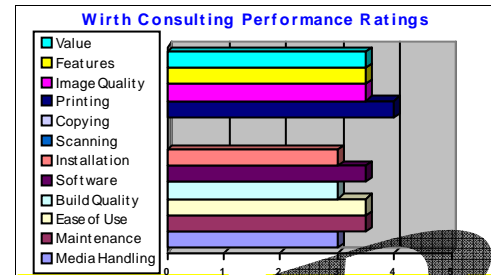

RATINGS SCOREBOARD	Total Ratings Score	34.0
Black/Color Cost Per Page	$0.02500	$0.15463
Total Cost of Ownership (Black/Color/ Mixed)		
100 pages/month	$648.99	$1,426.78
500 pages/month	$1,248.96	$2,818.46
1,000 pages/month	$1,998.91	$9,776.84
3,000 pages/month	$4,998.74	$28,372.53
5,000 pages/month	$7,998.57	$46,888.21

Strengths

- -Low B&W consumables' cost per page of 2.5 cents.
- -Color lock-out capability enables administrators to prevent designated users from printing in color.
- -540 MHz Motorola Coldfire V5x CPU.
- -HP ImageREt 3600 technology for enhanced image quality.
- -10/100BASE-TX Ethernet network interface, and optional wireless print server.
- -PostScript emulation 3 print driver, HP Universal Print driver.
- -Uses all-in-one toner cartridge--no need to replace separate toner cartridges and image drums.
- -Supports Microsoft Windows, Apple Mac and Linux environments.
- -Easy Printer Care for managing HP printers on the network.
- -Capable Web Jetadmin network management.
- -HP Print View Software for creating and printing brochures, fliers, mailers, etc., and In-house Marketing Starter Kit.

Limitations

- -Wirth Consulting has determined that this device does not have any notable limitations and should provide good functionality.

Notes

Wirth Consulting has determined that this device does not have any notable limitations and should provide good functionality.

Best Use

Small/mid-size business and enterprise use (as well as home use), including B&W text applications (with duplex capability), as well as for business-color applications such as printing Microsoft PowerPoint presentations and business correspondence. PostScript 3 driver is useful in businesses that have more advanced graphics applications, or need to proof documents that will be printed on higher-end devices.

Head2Head Comparison

Make	Konica Minolta	
Model	magicolor 1650EN	
Price	$329.00	
Imaging	Laser	
Classification	Color Laser Printers With Duplex Under $500	
Resolution (dpi)	9,600x600	Network Scan ☐
BW/Color Print Speed (ppm)	20/5	Color Scan ☐
Monthly Duty Cycle (pages)	35,000	Network Print ☒
Max Media Length (inches)	14.0	Duplex Print ☒
Max Media Width	8.50	Duplex DF ☐
Walk-Up Fax ☐	Touch Screen ☐	USB 2.0 Port ☒

The magicolor 1650EN's controller incorporates Konica Minolta's Emperon technology, which Wirth Consulting has found to be very productive. While this desktop color-laser printer with networking will be suitable for business B&W applications, it is equipped with color-matching and press-emulation software, making it suitable for proofing graphics color output before printing on higher-end printing systems. Duplexing is optional ($139), but total pricing with duplexing is still under $500.