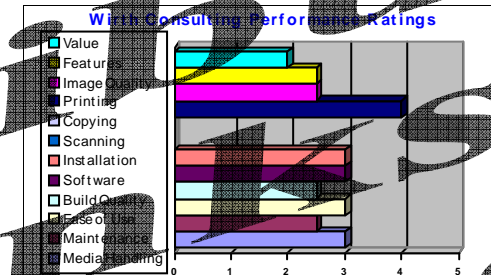

RATINGS SCOREBOARD	Total Ratings Score	26.0
Black/Color Cost Per Page	$0.05633	$0.25583
Total Cost of Ownership (Black/Color/ Mixed)		
100 pages/month	$737.00	$1,334.00
500 pages/month	$2,889.00	$4,236.50
1,000 pages/month	$5,779.00	$15,749.00
3,000 pages/month	$10,539.00	$46,449.00
5,000 pages/month	$17,299.00	$77,149.00

Strengths

- -PANTONE color matching.
- -PostScript 3 emulation print driver.
- -417 MHz CPU.
- -Supports Microsoft Windows, Apple Mac and Linux.
- -Standard 128 MB memory can be expanded to 640 MB.
- -Paper capacity can be expanded to 900 sheets.
- -10/100BASE-TX Ethernet network interface.
- -Optional Gigabit Ethernet network interface and wireless print server.
- -Page-Coverage Estimator software.
- -Toolbox provides automatic scheduled printing of Web pages.
- -Capable MarkVision network management.
- -Smart Panel software enables clients to quickly monitor device status, as well as receive automatic alerts.

Limitations

- -High B&W and color consumables' cost per page of 5.6 cents and 25.5 cents respectively.
- -Lexmark says the printer's 1,200x1,200 dpi is "true," not enhanced resolution.

Notes

NOTE: CYMK Image Unit includes a photoconductor unit, and one each of the photodeveloper unit for CYMK.

Best Use

Small/mid-size business use (as well as home use), including B&W text applications (with duplex capability), as well as for business-color applications such as printing Microsoft PowerPoint presentations and business correspondence. Also, its PANTONE color-matching makes it suitable for some color-proofing applications.

Head2Head Comparison

Make	Samsung Electronics	
Model	CLP-610ND	
Price	$399.00	
Imaging	Laser	
Classification	Color Laser Printers With Duplex Under $500	
Resolution (dpi)	2,400x600	Network Scan ☐
BW/Color Print Speed (ppm)	21/21	Color Scan ☐
Monthly Duty Cycle (pages)	65,000	Network Print ☒
Max Media Length (inches)	14.0	Duplex Print ☒
Max Media Width	8.50	Duplex DF ☐
Walk-Up Fax ☐	Touch Screen ☐	USB 2.0 Port ☒

Samsung Electronics America has only recently begun focusing on the B2B market, so it is not widely known as a B2B printer or MFP vendor. Nevertheless, it makes solid products, many of which it OEMs to third parties such as Lexmark, International Brother Corporation, and then brands and markets products under their own name. The CLP-610ND is a desktop color-laser printer with networking and duplexing, and features a maximum paper capacity of up to 800 sheets for longer uninterrupted operation.