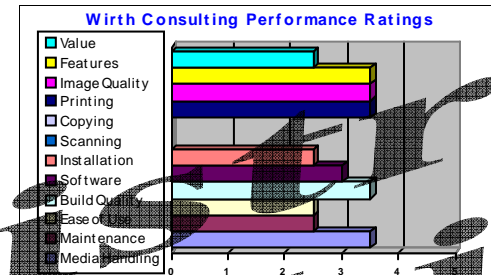

RATINGS SCOREBOARD	Total Ratings Score	30.5
Black/Color Cost Per Page	$0.04878	$0.15856
Total Cost of Ownership (Black/Color/ Mixed)		
100 pages/month	$684.18	$1,315.26
500 pages/month	$1,714.88	$5,260.28
1,000 pages/month	$3,231.56	$10,322.36
3,000 pages/month	$9,036.58	$30,509.08
5,000 pages/month	$14,841.80	$50,295.80

Strengths

- -PostScript 3 emulation print driver.
- -Supports Microsoft Windows, Apple Mac and Linux environments.
- -Capable PageScope network management and broad array of PageScope tools and Plug-Ins (HP Web Jetadmin-compatible).
- -10/100BASE-TX Ethernet network interface.
- -The printer is notably compact and light weight, measuring 15.6" wide x 15" deep x 10.9" high, and weighing 33 lbs.
- -400 MHz CPU.
- -Status Monitor software utility enables users to quickly check device status.
- -For color-printing and proofing applications, Konica Minolta provides ICC device profiles: automatic ICC-based color matching; and SWOP, Commercial EuroColor, DIC and TOYO press emulations.

Limitations

- -High B&W and color consumables' cost per page of 4.8 and 17.1 cents respectively.
- -Drum unit is priced at $99 and is rated to yield 45,000 B&W or 11,250 color pages.
- -In the "Consumables Pricing and Yields" chart above, "Other Type" refers to the drum unit ($99), which is rated to yield 45,000 B&W.

Notes

Wirth Consulting has determined that this device does not have any notable limitations and should provide good functionality.

Best Use

Small/mid-size business and enterprise use (as well as home use), including B&W text applications (with duplex capability), as well as for business-color applications such as printing Microsoft PowerPoint presentations and business correspondence. Also suitable for color-proofing applications.

Head2Head Comparison

Make	Lexmark	
Model	C543DN	
Price	$399.00	
Imaging	Laser	
Classification	Color Laser Printers With Duplex Under $500	
Resolution (dpi)	1,200x1,200	Network Scan ☐
BW/Color Print Speed (ppm)	21/20	Color Scan ☐
Monthly Duty Cycle (pages)	35,000	Network Print ☒
Max Media Length (inches)	14.0	Duplex Print ☒
Max Media Width	8.50	Duplex DF ☐
Walk-Up Fax ☐	Touch Screen ☐	USB 2.0 Port ☒

Lexmark launched this desktop color-laser printer, which is based on a new print engine, in October 2008. While a 10/100BASE-TX network interface is standard, it can be equipped with a wireless print server. This wireless print server is Wi-Fi CERTIFIED for 802.11n draft 2.0. The new standard provides for a longer distance range between computer workstation and printer, and faster wireless-transfer rates. Duplexing is standard, and maximum paper capacity is a generous 900 sheets.