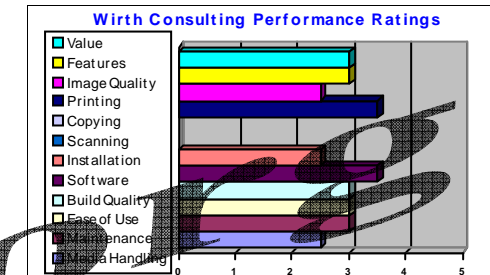

RATINGS SCOREBOARD	Total Ratings Score	29.5
Black/Color Cost Per Page	$0.02300	$0.09719
Total Cost of Ownership (Black/Color/ Mixed)		
100 pages/month	$536.99	$982.15
500 pages/month	$1,088.94	$1,856.88
1,000 pages/month	$1,778.88	$6,230.52
3,000 pages/month	$4,538.64	$17,893.56
5,000 pages/month	$7,298.39	$29,556.59

Strengths

- -Low B&W consumables' cost per page and color consumables' cost per page of 2.3 and 9.7 cents respectively.
- -Post Script 3 emulation print driver.
- -360 MHz CPU.
- -10/100BASE-TX Ethernet network interface.
- -Supports Microsoft Windows, Apple Mac and Linux.
- -Standard 128 MB can be expanded to up to 384 MB.
- -Capable SyncThru Web Admin network management.
- -Smart Panel software enables clients to quickly monitor device status, as well as receive automatic alerts.

Limitations

- -Wirth Consulting has determined that this device does not have any notable limitations and should provide good functionality.

Notes

NOTE: 2,400x600 dpi is enhanced resolution.

Best Use

Small/mid-size business use (as well as home use), including B&W text applications (with duplex capability), as well as for business-color applications such as printing Microsoft PowerPoint presentations and business correspondence.